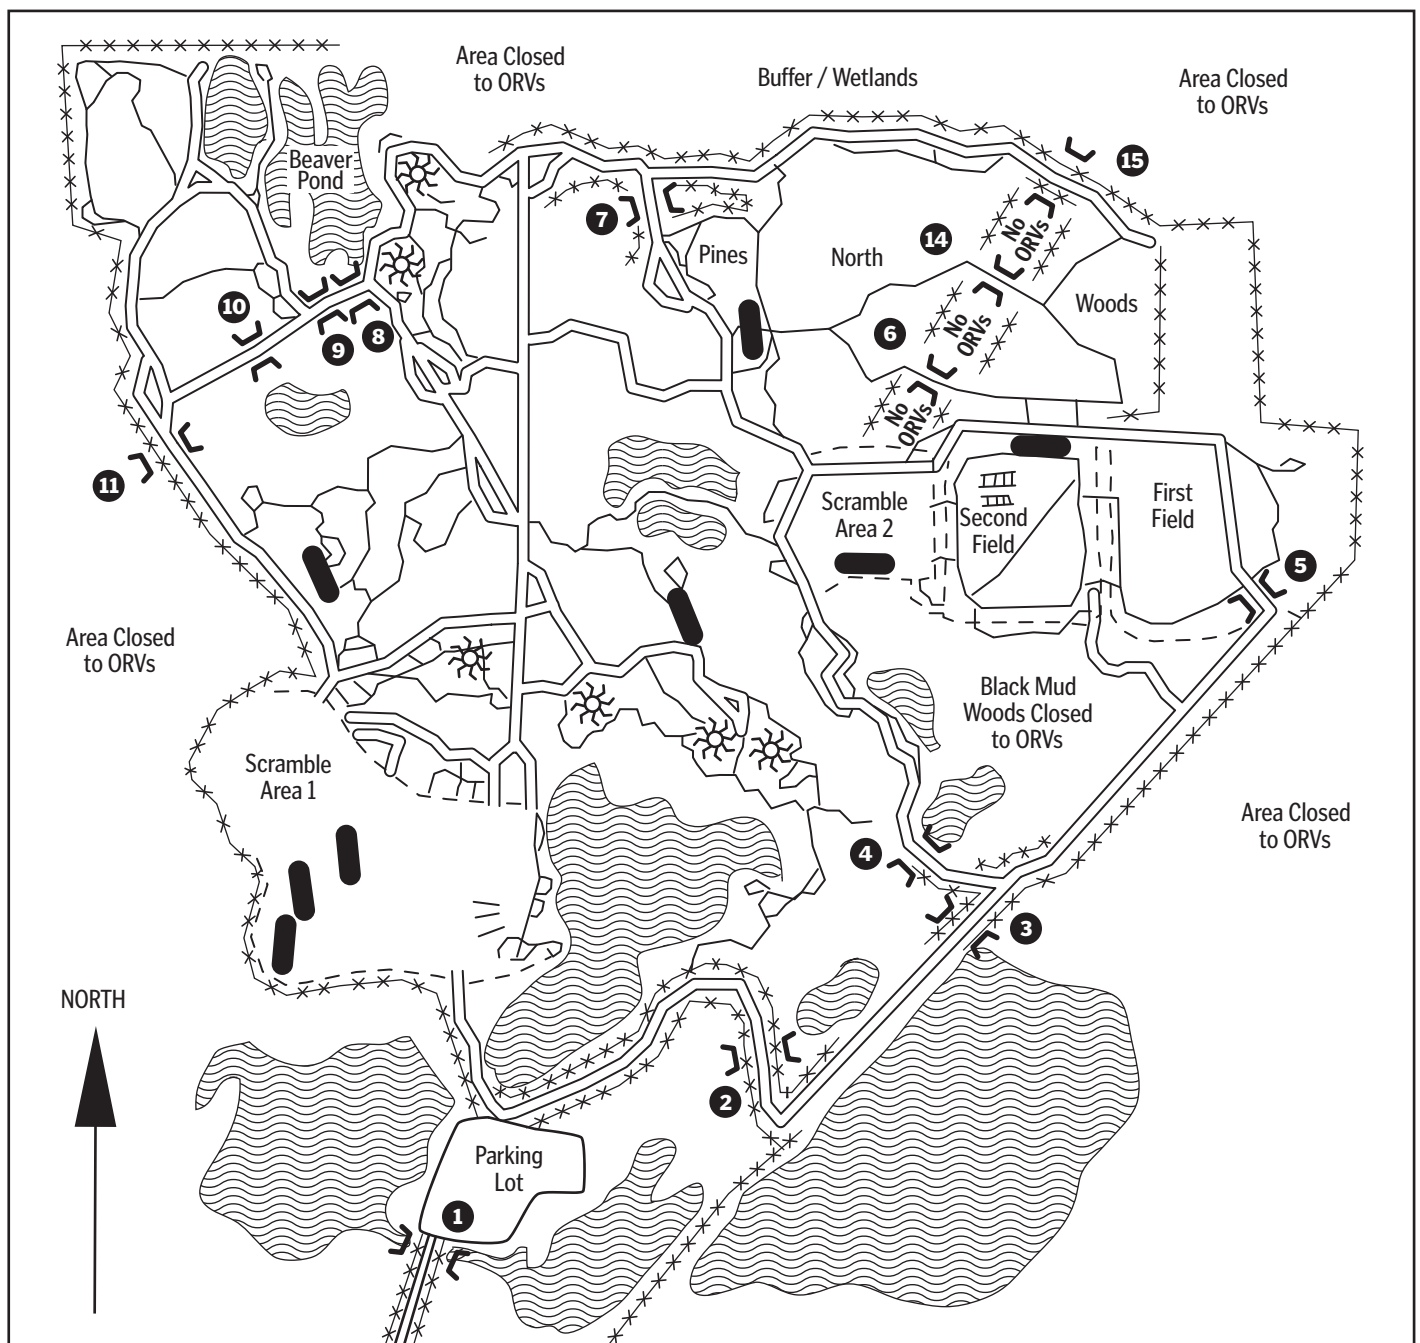

MOUNDS ORV PARK

GENESEE COUNTY PARKS
Get away. Right away.

FOR MORE INFORMATION CALL 810-736-7100
800-648-PARK • GENESEECOUNTYPARKS.ORG

- Open 365 Days
- General Use Area
- Area Closed to Trucks March 15 - May 15
- Non-Directional Trails - All Trails are Two Way
- Only Scramble Area 1 Open March 15 - May 15 to Motorcycles and ATVs
- For ORV Definition and Mounds ORV Park Rules See Backside of this Map

Regulated Wetlands
NO ORVs Permitted

- Drainage Culverts numbered
 Fence
 Full Size Trail
 Mud Hole
 ATV Trail
 Pit

MT. Morris Road